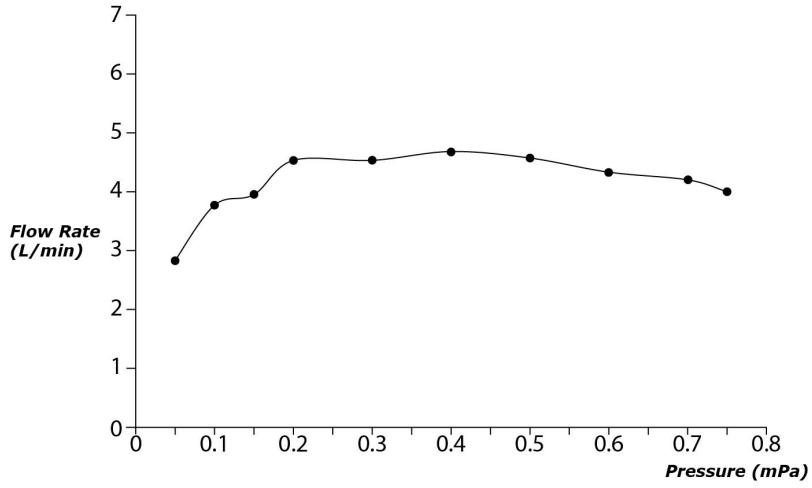

SPECIFICATIONS

- Finish : Chrome
- Material : Brass
- Water Pressure : 0.25MPa~0.75MPa

PARTS DESCRIPTION

- TLG09306B : Single Lever Washbasin Faucet (w/o Pop-up Waste)

TLG09306B

Please consult, TOTO representative for more details.

All rights reserved by TOTO including but not limited to Improve & Change of Product Design, Specs or Availability at any time without prior notice.

Flow Rate

TLG09306V_V1

Please consult, TOTO representative for more details.