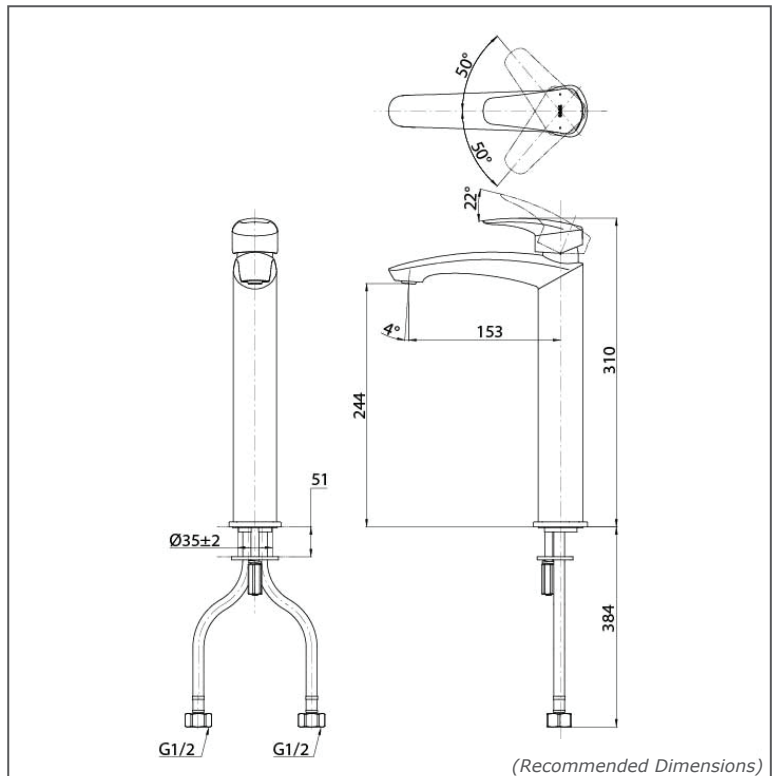

TOTO Faucets

GM SERIES

TLG09306B

reddot award 2019
winner

FEATURES

- Bold parallel arches and reflective curves in an assertive design
- A majestic dignity of outstanding architecture - the arch of its spout and columnar body imposing a further accentuated presence that highlights its edges
- Easy Installation and Usage
- Long lasting, COMFORT GLIDE mechanism for a smooth operation

SPECIFICATIONS

- Finish : Chrome
- Material : Brass
- Water Pressure : 0.25MPa~0.75MPa

PARTS DESCRIPTION

- TLG09306B : Single Lever Washbasin Faucet (w/o Pop-up Waste)

TLG09306B

Please consult, TOTO representative for more details.